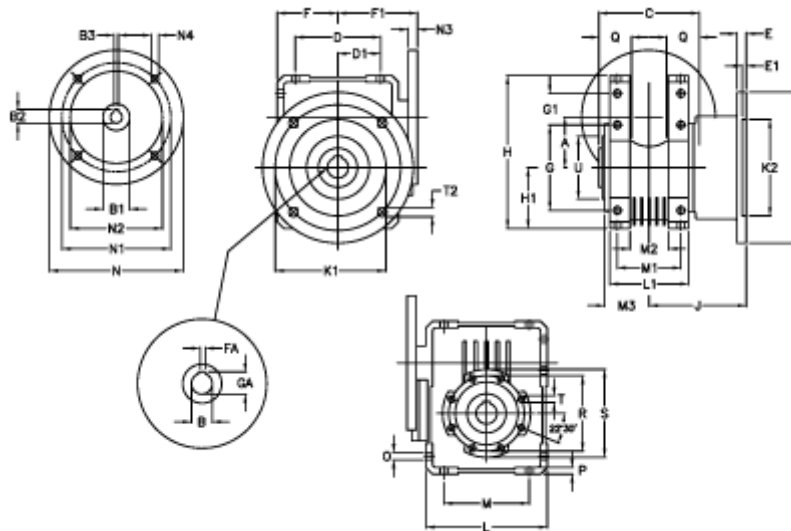

Article number: 392211005643136

Description: Worm Gear with Torque Limiter
W110 L2-UF-56-P80 B14

Measures

A = 110.10	E = 20	H = 308.0	M = 184	N4 = 7	U = 130
B = 42	E1 = 12	H1 = 125.0	M1 = 115	O = 14.0	
B1 E7 = 19	F = 125	J = 179.5	M2 = 69	P = 14	
B2 = 21.8	F1 = 143	K = 280	M3 = 73	Q = 45	
B3 H9 = 6	FA = 12	K1 = 230	N = 120	R = 165	
C = 155	G = 184	K2 = 170	N1 = 100	S = 200	
D = 174.0	G1 = 58.0	L = 250	N2 = 80	T = M12x19	
D1 = 82.0	GA = 45.3	L1 = 143	N3 = 7.5	T2 = 13.0	